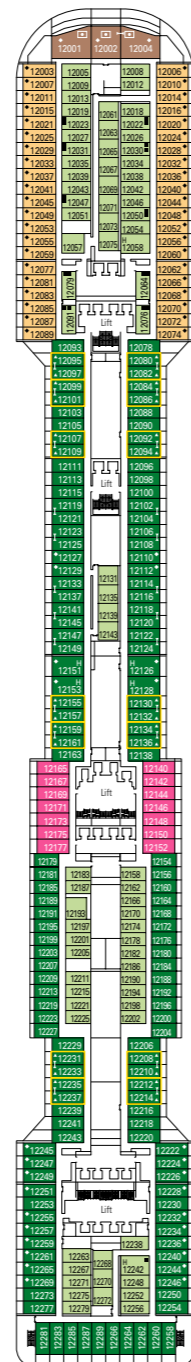

MSC Divina

Use the deck plans to select your ideal cabin.
Choose the deck you wish then use the colours to identify the category of accommodation you desire

1751 CABINS | 4345 GUESTS

Data and descriptions are subject to change and will be verified at the time of booking.

All cabins have one double bed convertible to two single beds.
3rd bed available in all categories. 4th bed available in all categories.
*The cabins 8134, 8136, 8137, 8138, 8139, 8140, 8141, 8143 have partial views.

LEGEND

- ▲ Sofa bed
- ◆ Double sofa bed
- 3rd bed is a bunk bed
- 3rd and 4th bed are bunks
- ↔ Connecting Cabins
- ▣ Executive & Family Suite MSC Yacht Club / Suite Aurea with panoramic sealed window
- H Cabin for guests with disabilities or reduced mobility
- ★ Juliet balcony
- Cabins with restricted views

DECK 16
URANO

DECK 15
MERCURIO

DECK 13
CUPIDO

DECK 12
AURORA

DECK 11
IRIDE

DECK 10
GIUNONE

DECK 9
MINERVA

DECK 8
ARTEMIDE