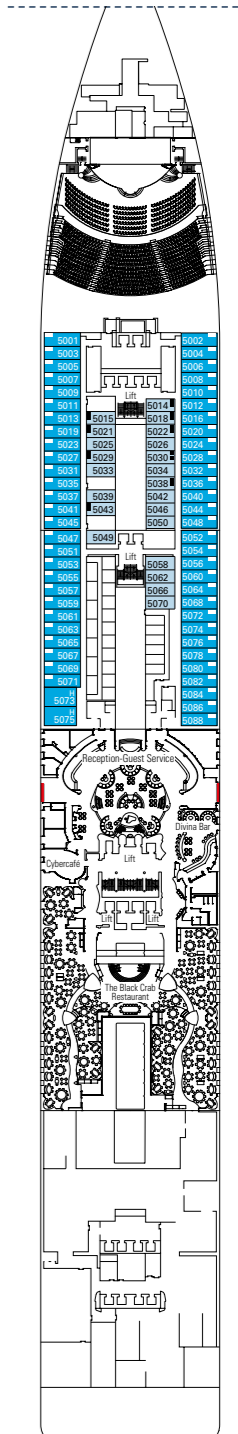

MSC Divina

Use the deck plans to select your ideal cabin.
Choose the deck you wish then use the colours to identify the category of accommodation you desire

1751 CABINS | 4345 GUESTS

Data and descriptions are subject to change and will be verified at the time of booking.

All cabins have one double bed convertible to two single beds.
3rd bed available in all categories. 4th bed available in all categories.
*The cabins 8134, 8136, 8137, 8138, 8139, 8140, 8141, 8143 have partial views.

DECK 16
URANO

DECK 15
MERCURIO

DECK 13
CUPIDO

DECK 12
AURORA

DECK 11
IRIDE

DECK 10
GIUNONE

DECK 9
MINERVA

DECK 8
ARTEMIDE

DECK 5
SATURNO