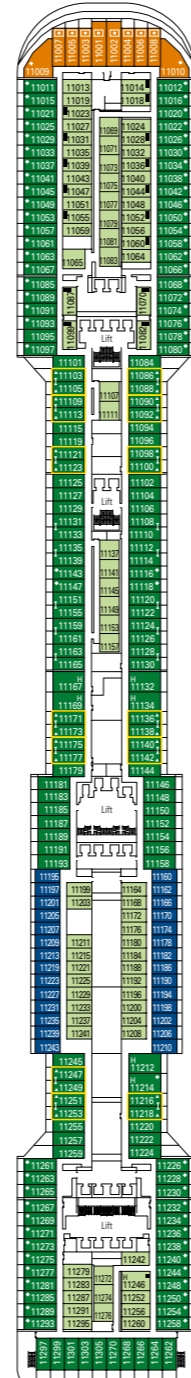

MSC Divina

Use the deck plans to select your ideal cabin.
Choose the deck you wish then use the colours to identify the category of accommodation you desire

1751 CABINS | 4345 GUESTS

Data and descriptions are subject to change and will be verified at the time of booking.

All cabins have one double bed convertible to two single beds.
3rd bed available in all categories. 4th bed available in all categories.
*The cabins 8134, 8136, 8137, 8138, 8139, 8140, 8141, 8143 have partial views.

DECK 16
URANO

DECK 15
MERCURIO

DECK 13
CUPIDO

DECK 12
AURORA

DECK 11
IRIDE

DECK 10
GIUNONE

DECK 9
MINERVA

DECK 8
ARTEMIDE

DECK 5
SATURNO