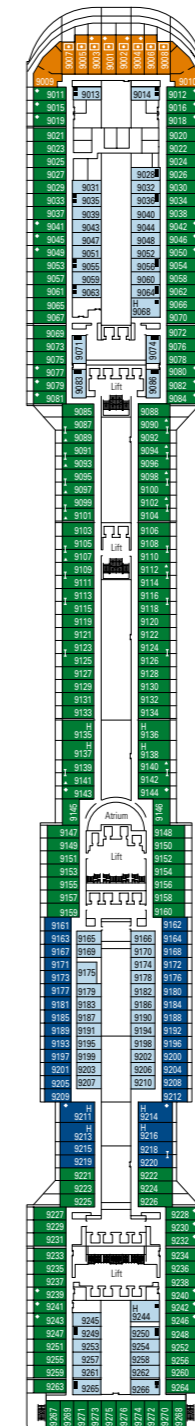

MSC Divina

Use the deck plans to select your ideal cabin.
Choose the deck you wish then use the colours to identify the category of accommodation you desire

1751 CABINS | 4345 GUESTS

Data and descriptions are subject to change and will be verified at the time of booking.

All cabins have one double bed convertible to two single beds.
3rd bed available in all categories. 4th bed available in all categories.
*The cabins 8134, 8136, 8137, 8138, 8139, 8140, 8141, 8143 have partial views.

DECK 16
URANO

DECK 15
MERCURIO

DECK 13
CUPIDO

DECK 12
AURORA

DECK 11
IRIDE

DECK 10
GIUNONE

DECK 9
MINERVA

DECK 8
ARTEMIDE

DECK 5
SATURNO