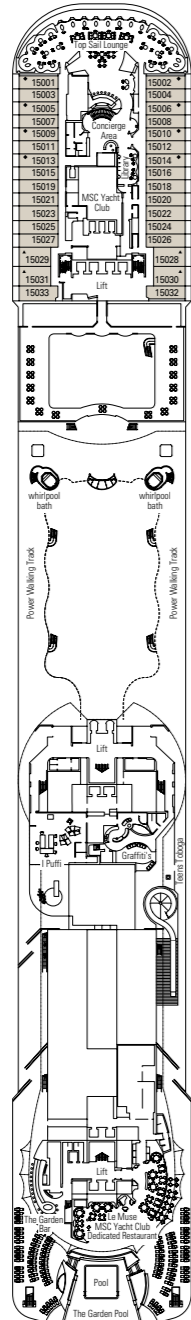

DECK 15
MERCURIO