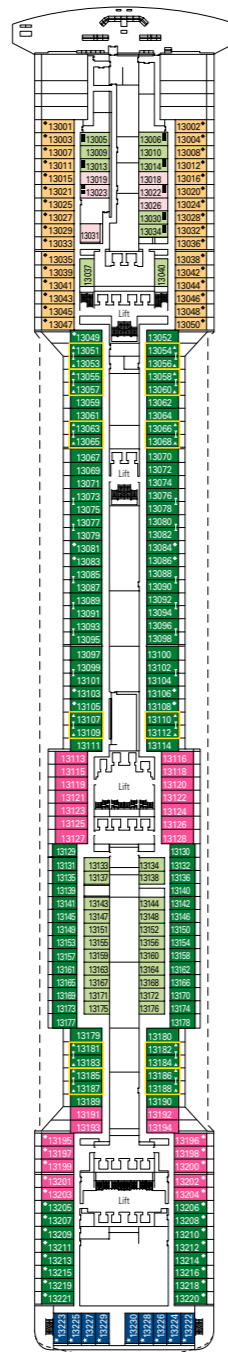

MSC Divina

Use the deck plans to select your ideal cabin.
Choose the deck you wish then use the colours to identify the category of accommodation you desire

1751 CABINS | 4345 GUESTS

Data and descriptions are subject to change and will be verified at the time of booking.

All cabins have one double bed convertible to two single beds.
3rd bed available in all categories. 4th bed available in all categories.
*The cabins 8134, 8136, 8137, 8138, 8139, 8140, 8141, 8143 have partial views.

LEGEND

- ▲ Sofa bed
- ◆ Double sofa bed
- 3rd bed is a bunk bed
- 3rd and 4th bed are bunks
- ↔ Connecting Cabins
- ▣ Executive & Family Suite MSC Yacht Club / Suite Aurea with panoramic sealed window
- H Cabin for guests with disabilities or reduced mobility
- ★ Juliet balcony
- Cabins with restricted views

DECK 16
URANO

DECK 15
MERCURIO

DECK 13
CUPIDO

DECK 12
AURORA

DECK 11
IRIDE

DECK 10
GIUNONE

DECK 9
MINERVA

DECK 8
ARTEMIDE