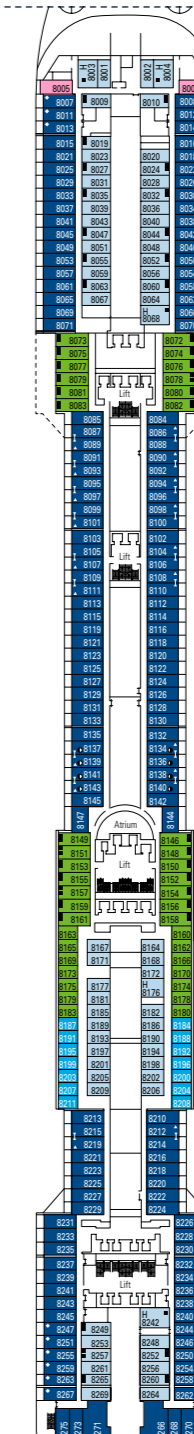

MSC Divina

Use the deck plans to select your ideal cabin.
Choose the deck you wish then use the colours to identify the category of accommodation you desire

1751 CABINS | 4345 GUESTS

Data and descriptions are subject to change and will be verified at the time of booking.

All cabins have one double bed convertible to two single beds.
3rd bed available in all categories. 4th bed available in all categories.
*The cabins 8134, 8136, 8137, 8138, 8139, 8140, 8141, 8143 have partial views.

DECK 16
URANO

DECK 15
MERCURIO

DECK 13
CUPIDO

DECK 12
AURORA

DECK 11
IRIDE

DECK 10
GIUNONE

DECK 9
MINERVA

DECK 8
ARTEMIDE

DECK 5
SATURNO