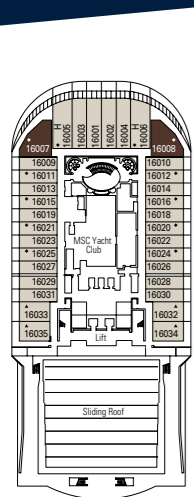

MSC Divina

Use the deck plans to select your ideal cabin.
Choose the deck you wish then use the colours to identify the category of accommodation you desire

1751 CABINS | 4345 GUESTS

Data and descriptions are subject to change and will be verified at the time of booking.

CABIN CATEGORIES AND EXPERIENCES

| | | | | |
|--|--|---|---|---|
| BELLA · Inside | FANTASTICA · Inside | WELLNESS · Inside | AUREA · Balcony | MSC YACHT CLUB · Deluxe Suite |
| BELLA · Ocean View | FANTASTICA · Ocean View | WELLNESS · Ocean View | AUREA · Suite | MSC YACHT CLUB · Executive & Family Suite |
| BELLA · Balcony | FANTASTICA · Balcony | WELLNESS · Balcony | | MSC YACHT CLUB · Royal Suite |
| | FANTASTICA · SuperFamily Cabin | | | |

All cabins have one double bed convertible to two single beds.
3rd bed available in all categories. 4th bed available in all categories.
*The cabins 8134, 8136, 8137, 8138, 8139, 8140, 8141, 8143 have partial views.

LEGEND

- ▲ Sofa bed
- ◆ Double sofa bed
- 3rd bed is a bunk bed
- 3rd and 4th bed are bunks
- ↔ Connecting Cabins
- ▣ Executive & Family Suite MSC Yacht Club / Suite Aurea with panoramic sealed window
- H Cabin for guests with disabilities or reduced mobility
- ★ Juliet balcony
- Cabins with restricted views