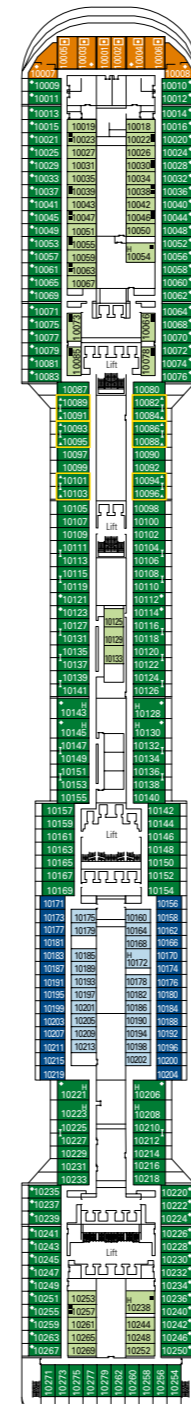

MSC Divina

Use the deck plans to select your ideal cabin.
Choose the deck you wish then use the colours to identify the category of accommodation you desire

1751 CABINS | 4345 GUESTS

Data and descriptions are subject to change and will be verified at the time of booking.

All cabins have one double bed convertible to two single beds.
3rd bed available in all categories. 4th bed available in all categories.
*The cabins 8134, 8136, 8137, 8138, 8139, 8140, 8141, 8143 have partial views.

DECK 16
URANO

DECK 15
MERCURIO

DECK 13
CUPIDO

DECK 12
AURORA

DECK 11
IRIDE

DECK 10
GIUNONE

DECK 9
MINERVA

DECK 8
ARTEMIDE

DECK 5
SATURNO