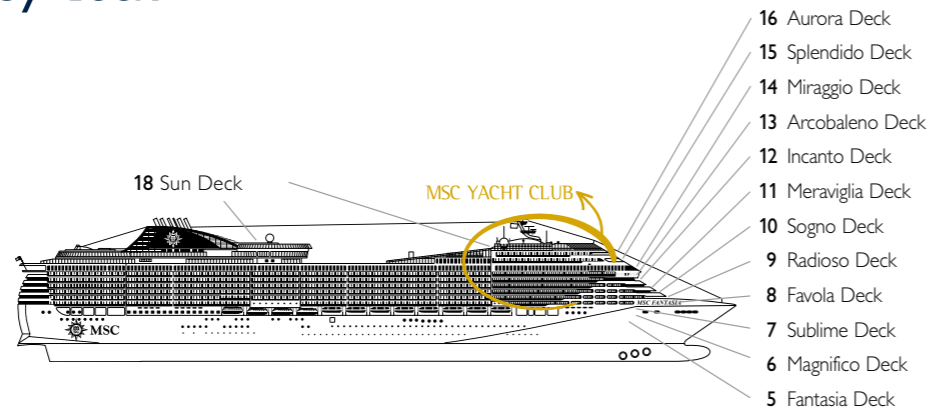

MSC Fantasia, deck by deck

1637 Cabins | 4363 Guests

Use the deck plans to select your ideal cabin. The scheme allows you to pinpoint the location, while the colors help you to distinguish the category.

CABIN CATEGORIES AND EXPERIENCES

BELLA > Inside
BELLA > Ocean View
BELLA > Balcony*
FANTASTICA > Inside
FANTASTICA > Ocean View
FANTASTICA > Balcony
WELLNESS > Inside
WELLNESS > Ocean View
WELLNESS > Balcony
AUREA > Balcony
AUREA > Suite
MSC YACHT CLUB > Deluxe Suite
MSC YACHT CLUB > Executive & Family Suite
MSC YACHT CLUB > Royal Suite

LEGEND

- ▲ Sofa bed
- ◆ Double sofa bed
- 3rd bed is a bunk bed
- 3rd and 4th bed are bunks
- ↔ Connecting Cabins
- ☐ Executive & Family Suite MSC Yacht Club / Suite Aurea with panoramic sealed window
- H Cabin for guests with disabilities or reduced mobility
- ⦿ Cabins with restricted views