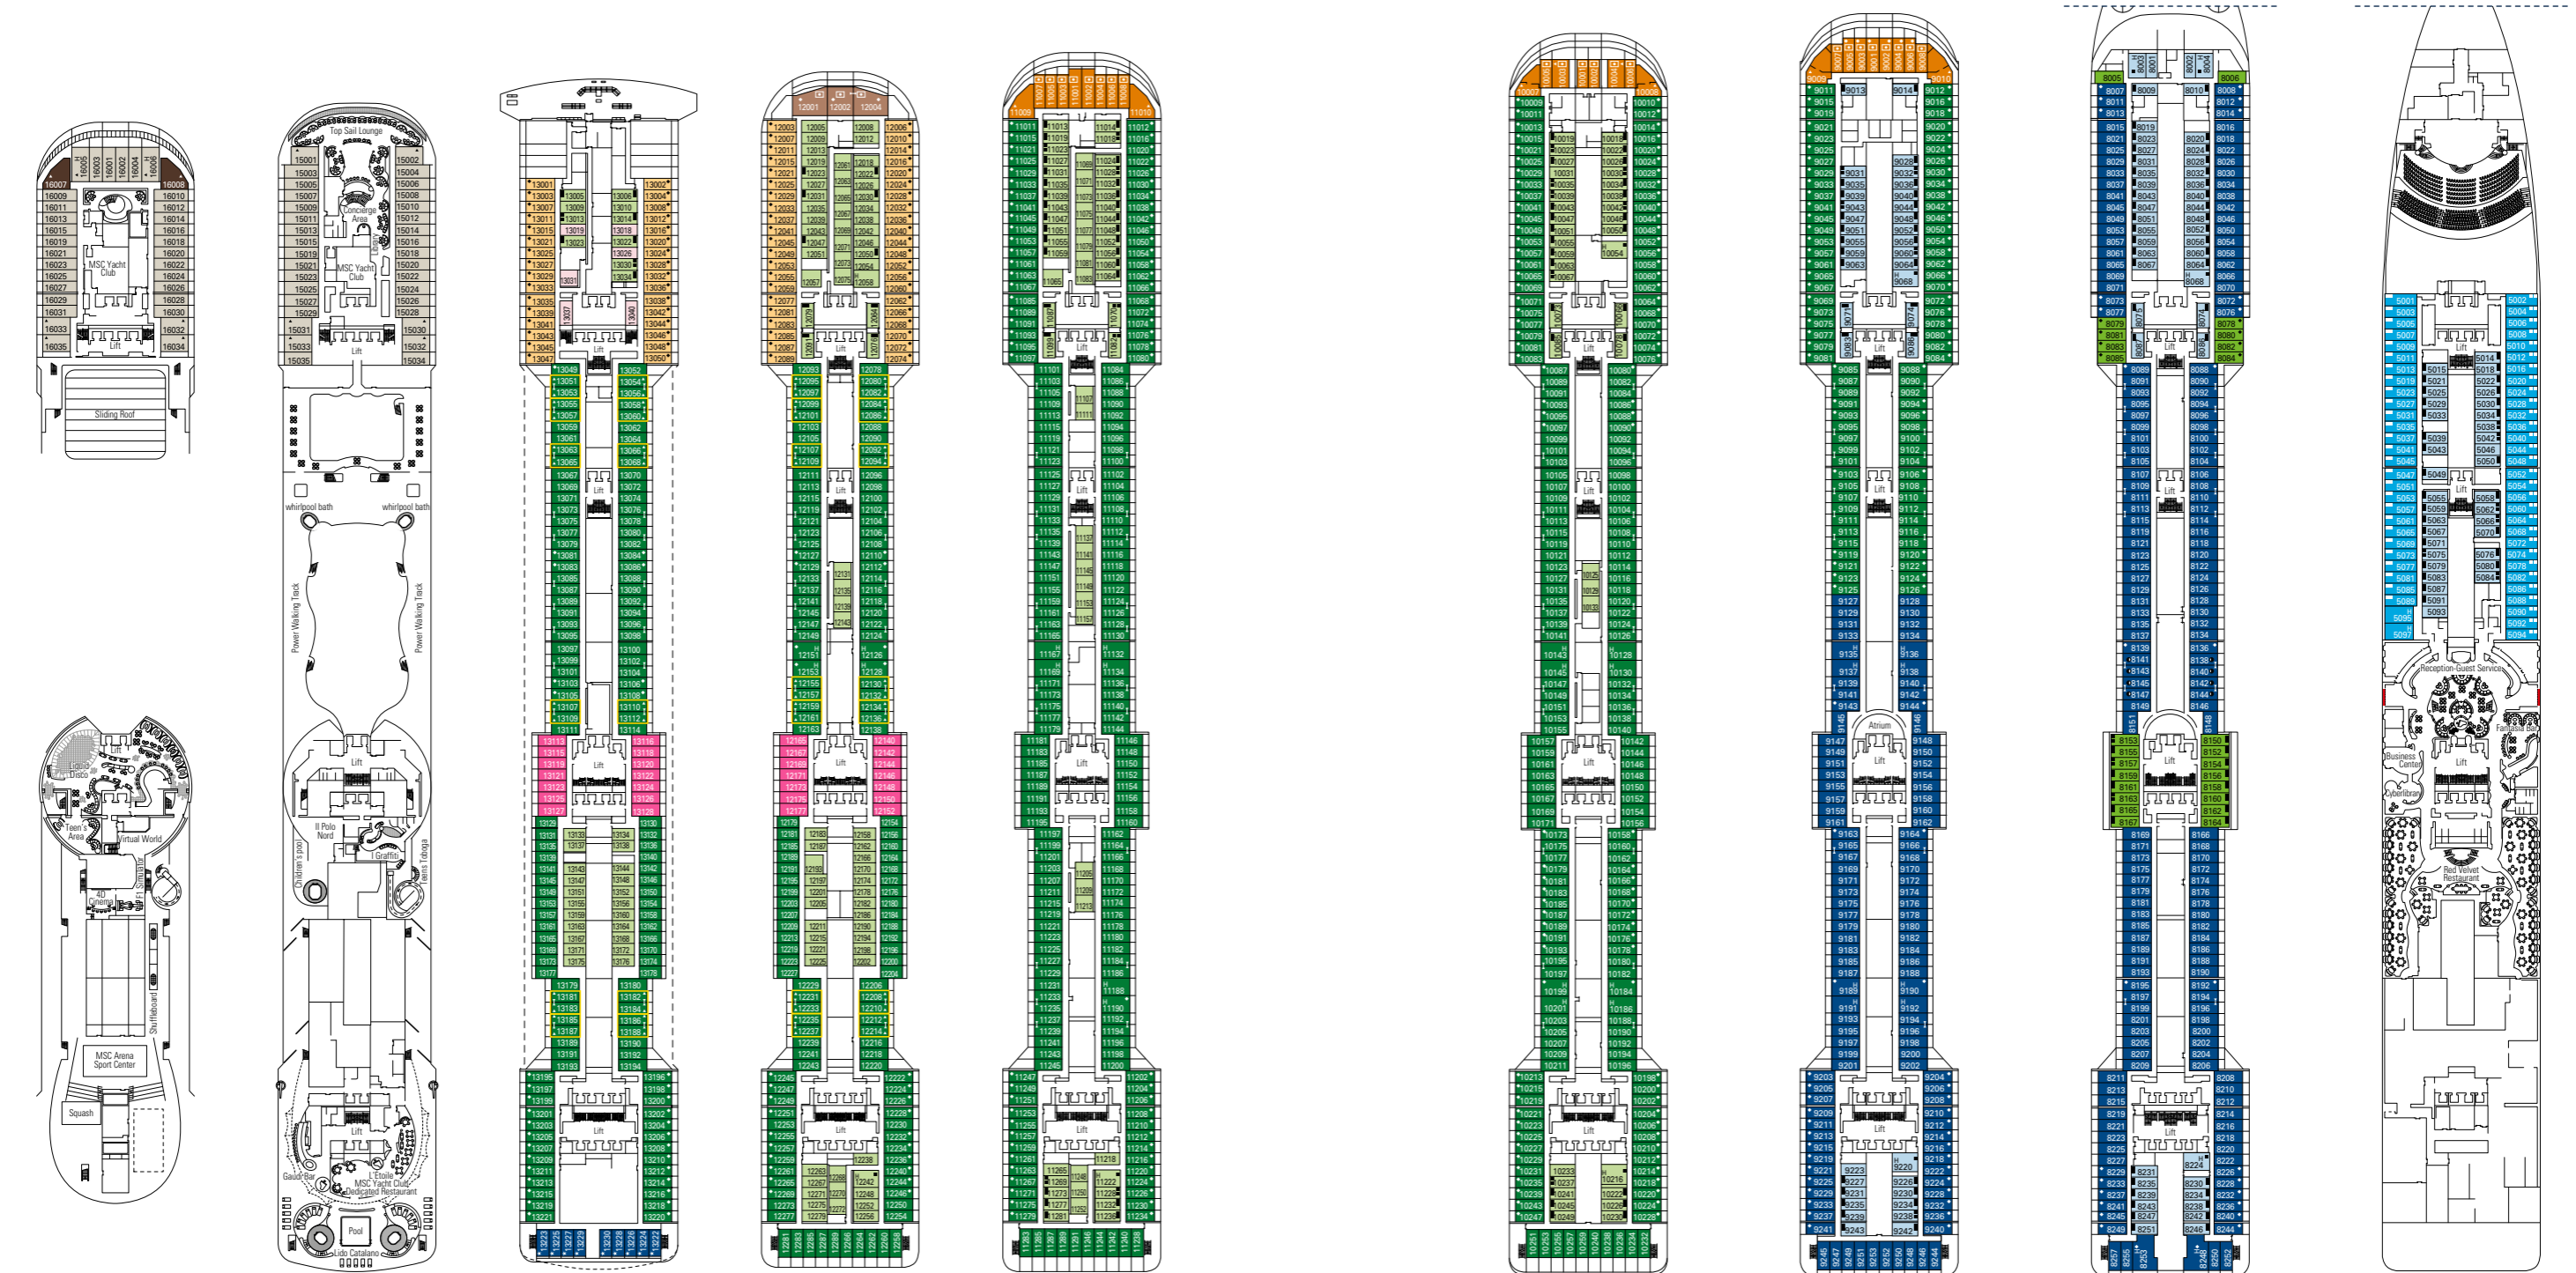

DECK 16 DECK 15 DECK 13 DECK 12 DECK 11 DECK 10 DECK 9 DECK 8 DECK 5

Data and descriptions are subject to change and will be verified at the time of booking.