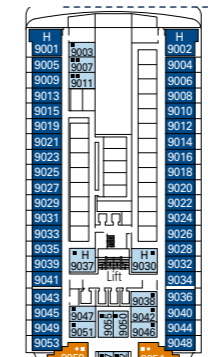

DECK 15 DECK 14 DECK 12 DECK 11 DECK 10 DECK 9 DECK 8 DECK 5