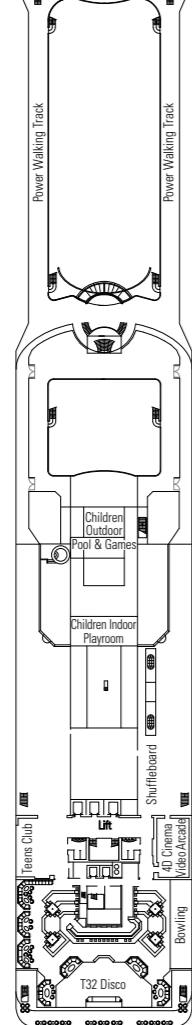

Data and descriptions are subject to change and will be verified at the time of booking.