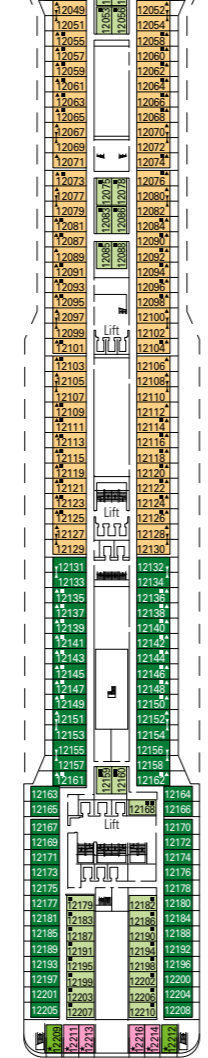

Data and descriptions are subject to change and will be verified at the time of booking.