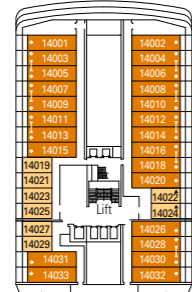

DECK 15 DECK 14 DECK 12 DECK 11 DECK 10 DECK 9 DECK 8 DECK 5