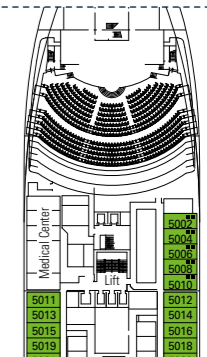

DECK 15 DECK 14 DECK 12 DECK 11 DECK 10 DECK 9 DECK 8 DECK 5