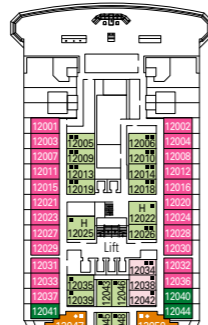

DECK 15 DECK 14 DECK 12 DECK 11 DECK 10 DECK 9 DECK 8 DECK 5