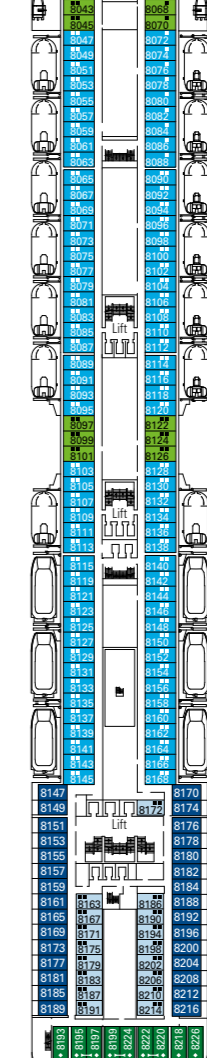

Data and descriptions are subject to change and will be verified at the time of booking.