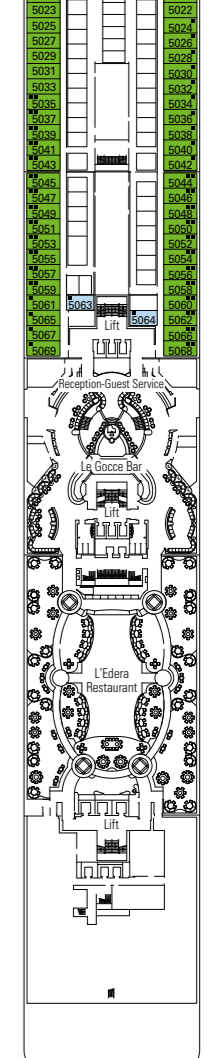

Data and descriptions are subject to change and will be verified at the time of booking.