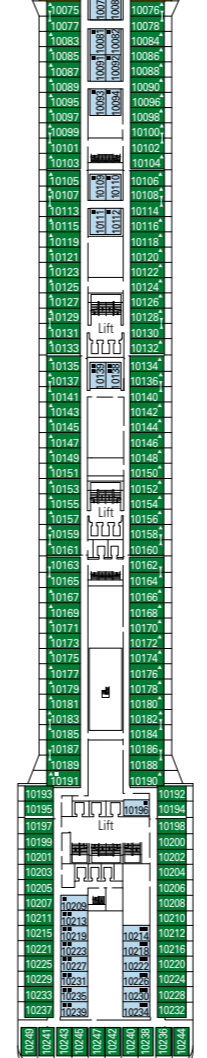

Data and descriptions are subject to change and will be verified at the time of booking.