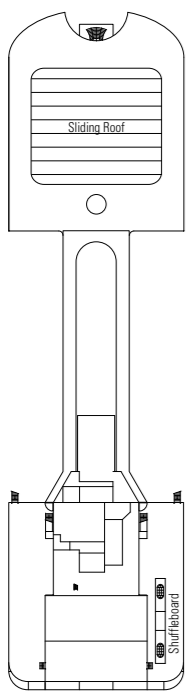

DECK 15 DECK 14 DECK 12 DECK 11 DECK 10 DECK 9 DECK 8 DECK 5