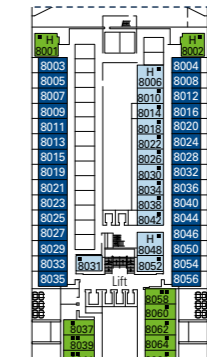

DECK 15 DECK 14 DECK 12 DECK 11 DECK 10 DECK 9 DECK 8 DECK 5