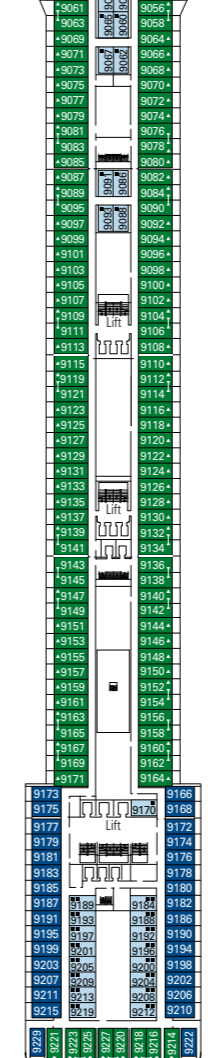

Data and descriptions are subject to change and will be verified at the time of booking.