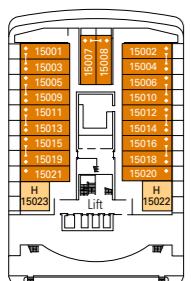

DECK 15 DECK 14 DECK 12 DECK 11 DECK 10 DECK 9 DECK 8 DECK 5