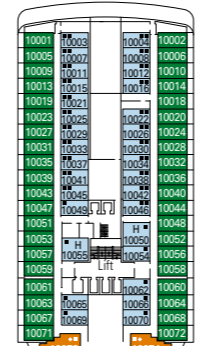

DECK 15 DECK 14 DECK 12 DECK 11 DECK 10 DECK 9 DECK 8 DECK 5