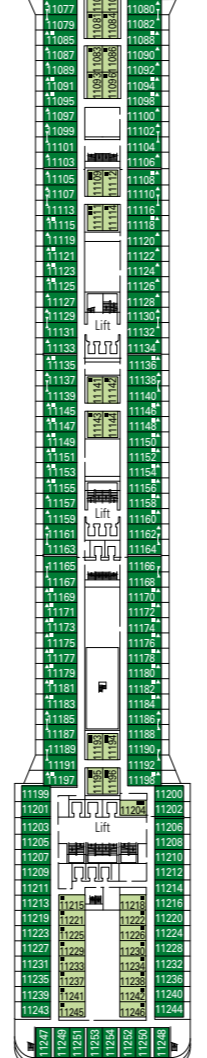

Data and descriptions are subject to change and will be verified at the time of booking.