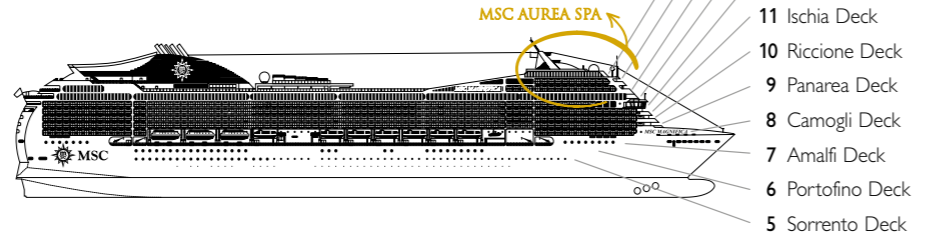

# MSC Magnifica, deck by deck

1259 Cabins | 3223 Guests

Use the deck plans to select your ideal cabin. The scheme allows you to pinpoint the location, while the colors help you to distinguish the category.

CABIN CATEGORIES AND EXPERIENCES	
BELLA > Inside	
BELLA > Outside with Partial View	
BELLA > Balcony	
FANTASTICA > Inside	
FANTASTICA > Ocean View	
FANTASTICA > Balcony	
WELLNESS > Inside	
WELLNESS > Ocean View	
WELLNESS > Balcony	
AUREA > Balcony	
AUREA > Suite	