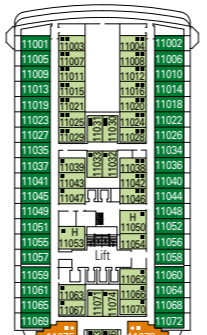

DECK 15 DECK 14 DECK 12 DECK 11 DECK 10 DECK 9 DECK 8 DECK 5