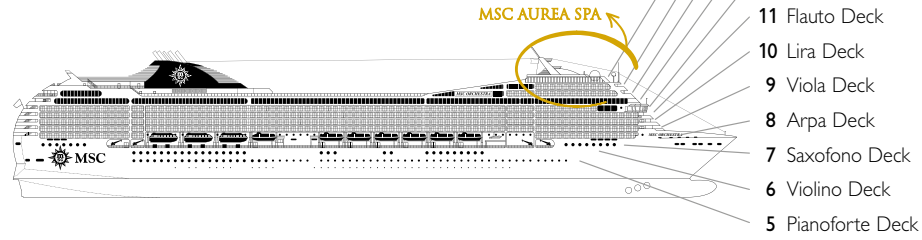

MSC Orchestra, deck by deck

1275 Cabins | 3223 Guests

Use the deck plans to select your ideal cabin. The scheme allows you to pinpoint the location, while the colors help you to distinguish the category.

- 16 Sport Deck
- 15 Xilofono Deck
- 14 Chitarra Deck
- 13 Mandolino Deck
- 12 Clarinetto Deck
- 11 Flauto Deck
- 10 Lira Deck
- 9 Viola Deck
- 8 Arpa Deck
- 7 Saxofono Deck
- 6 Violino Deck
- 5 Pianoforte Deck