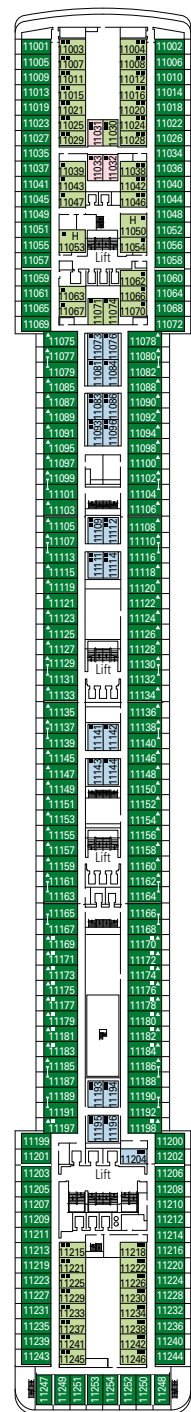

MSC Orchestra, deck by deck

1275 Cabins | 3223 Guests

Use the deck plans to select your ideal cabin. The scheme allows you to pinpoint the location, while the colors help you to distinguish the category.

- 16 Sport Deck
- 15 Xilofono Deck
- 14 Chitarra Deck
- 13 Mandolino Deck
- 12 Clarinetto Deck
- 11 Flauto Deck
- 10 Lira Deck
- 9 Viola Deck
- 8 Arpa Deck
- 7 Saxofono Deck
- 6 Violino Deck
- 5 Pianoforte Deck

LEGEND

- ▲ Sofa bed
- ◆ Double sofa bed
- 3rd bed is a bunk bed
- ■ 3rd and 4th bed are bunks
- ↔ Connecting Cabins
- H Cabin for guests with disabilities or reduced mobility

All cabins have one double bed convertible to two single beds except in cabins for guests with disabilities or reduced mobility (H), this does not apply to cabins 15025 3rd bed available in all categories 4th bed available in all categories (except Suite Aurea)

DECK 15 DECK 14 DECK 12 DECK 11 DECK 10 DECK 9 DECK 8 DECK 5

Data and descriptions are subject to change and will be verified at the time of booking.