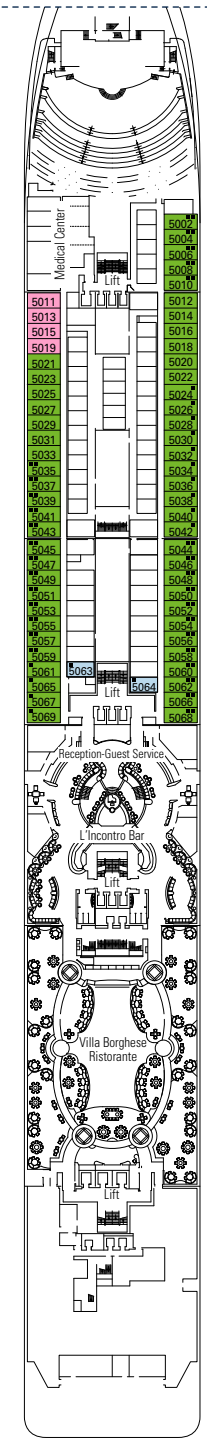

MSC Orchestra, deck by deck

1275 Cabins | 3223 Guests

Use the deck plans to select your ideal cabin. The scheme allows you to pinpoint the location, while the colors help you to distinguish the category.

- 16 Sport Deck
- 15 Xilofono Deck
- 14 Chitarra Deck
- 13 Mandolino Deck
- 12 Clarinetto Deck
- 11 Flauto Deck
- 10 Lira Deck
- 9 Viola Deck
- 8 Arpa Deck
- 7 Saxofono Deck
- 6 Violino Deck
- 5 Pianoforte Deck

LEGEND

- ▲ Sofa bed
- ◆ Double sofa bed
- 3rd bed is a bunk bed
- ■ 3rd and 4th bed are bunks
- ↔ Connecting Cabins
- H Cabin for guests with disabilities or reduced mobility

All cabins have one double bed convertible to two single beds except in cabins for guests with disabilities or reduced mobility (H), this does not apply to cabins 15025 3rd bed available in all categories 4th bed available in all categories (except Suite Aurea)

DECK 15 DECK 14 DECK 12 DECK 11 DECK 10 DECK 9 DECK 8 DECK 5

Data and descriptions are subject to change and will be verified at the time of booking.