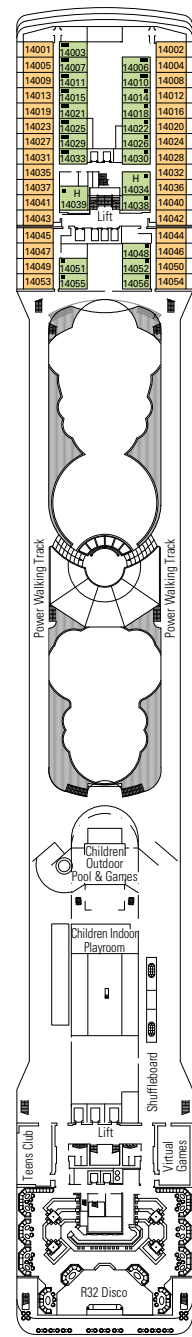

MSC Orchestra, deck by deck

1275 Cabins | 3223 Guests

Use the deck plans to select your ideal cabin. The scheme allows you to pinpoint the location, while the colors help you to distinguish the category.

- 16 Sport Deck
- 15 Xilofono Deck
- 14 Chitarra Deck
- 13 Mandolino Deck
- 12 Clarinetto Deck
- 11 Flauto Deck
- 10 Lira Deck
- 9 Viola Deck
- 8 Arpa Deck
- 7 Saxofono Deck
- 6 Violino Deck
- 5 Pianoforte Deck

LEGEND

- ▲ Sofa bed
- ◆ Double sofa bed
- 3rd bed is a bunk bed
- ■ 3rd and 4th bed are bunks
- ↔ Connecting Cabins
- H Cabin for guests with disabilities or reduced mobility

All cabins have one double bed convertible to two single beds except in cabins for guests with disabilities or reduced mobility (H), this does not apply to cabins 15025 3rd bed available in all categories 4th bed available in all categories (except Suite Aurea)

DECK 15 DECK 14 DECK 12 DECK 11 DECK 10 DECK 9 DECK 8 DECK 5

Data and descriptions are subject to change and will be verified at the time of booking.