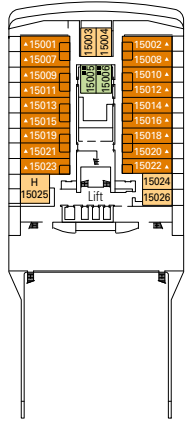

CABIN CATEGORIES AND EXPERIENCES

BELLA	Inside
BELLA	Outside with Partial View
BELLA	Balcony
FANTASTICA	Inside
FANTASTICA	Ocean View
FANTASTICA	Balcony
WELLNESS	Inside
WELLNESS	Ocean View
WELLNESS	Balcony
AUREA	Balcony
AUREA	Suite

LEGEND

- ▲ Sofa bed
- ◆ Double sofa bed
- 3rd bed is a bunk bed
- ■ 3rd and 4th bed are bunks
- ↔ Connecting Cabins
- H Cabin for guests with disabilities or reduced mobility

All cabins have one double bed convertible to two single beds except in cabins for guests with disabilities or reduced mobility (H), this does not apply to cabins 15025 3rd bed available in all categories 4th bed available in all categories (except Suite Aurea)

DECK 15 DECK 14 DECK 12 DECK 11 DECK 10 DECK 9 DECK 8 DECK 5

Data and descriptions are subject to change and will be verified at the time of booking.