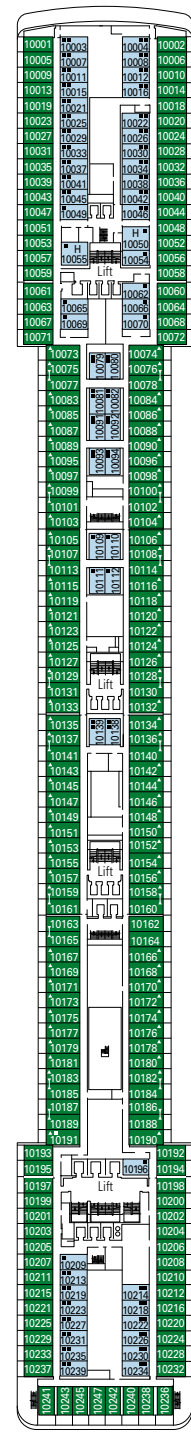

MSC Orchestra, deck by deck

1275 Cabins | 3223 Guests

Use the deck plans to select your ideal cabin. The scheme allows you to pinpoint the location, while the colors help you to distinguish the category.

- 16 Sport Deck
- 15 Xilofono Deck
- 14 Chitarra Deck
- 13 Mandolino Deck
- 12 Clarinetto Deck
- 11 Flauto Deck
- 10 Lira Deck
- 9 Viola Deck
- 8 Arpa Deck
- 7 Saxofono Deck
- 6 Violino Deck
- 5 Pianoforte Deck

LEGEND

- ▲ Sofa bed
- ◆ Double sofa bed
- 3rd bed is a bunk bed
- ■ 3rd and 4th bed are bunks
- ↔ Connecting Cabins
- H Cabin for guests with disabilities or reduced mobility

All cabins have one double bed convertible to two single beds except in cabins for guests with disabilities or reduced mobility (H), this does not apply to cabins 15025 3rd bed available in all categories 4th bed available in all categories (except Suite Aurea)

DECK 15 DECK 14 DECK 12 DECK 11 DECK 10 DECK 9 DECK 8 DECK 5

Data and descriptions are subject to change and will be verified at the time of booking.