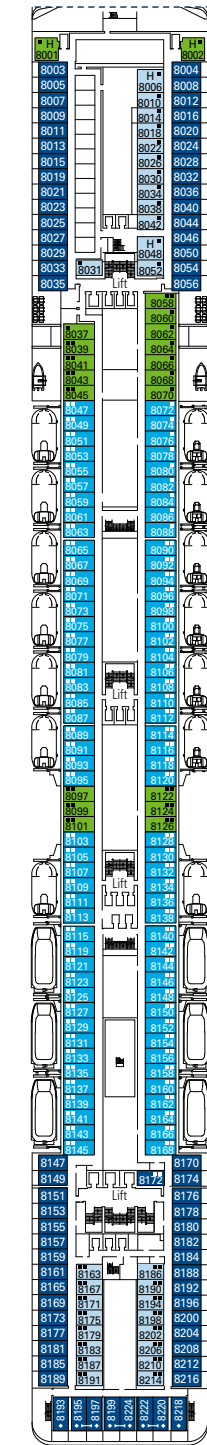

MSC Orchestra, deck by deck

1275 Cabins | 3223 Guests

Use the deck plans to select your ideal cabin. The scheme allows you to pinpoint the location, while the colors help you to distinguish the category.

- 16 Sport Deck
- 15 Xilofono Deck
- 14 Chitarra Deck
- 13 Mandolino Deck
- 12 Clarinetto Deck
- 11 Flauto Deck
- 10 Lira Deck
- 9 Viola Deck
- 8 Arpa Deck
- 7 Saxofono Deck
- 6 Violino Deck
- 5 Pianoforte Deck

LEGEND

- ▲ Sofa bed
- ◆ Double sofa bed
- 3rd bed is a bunk bed
- ■ 3rd and 4th bed are bunks
- ↔ Connecting Cabins
- H Cabin for guests with disabilities or reduced mobility

All cabins have one double bed convertible to two single beds except in cabins for guests with disabilities or reduced mobility (H), this does not apply to cabins 15025 3rd bed available in all categories 4th bed available in all categories (except Suite Aurea)

DECK 15 DECK 14 DECK 12 DECK 11 DECK 10 DECK 9 DECK 8 DECK 5

Data and descriptions are subject to change and will be verified at the time of booking.