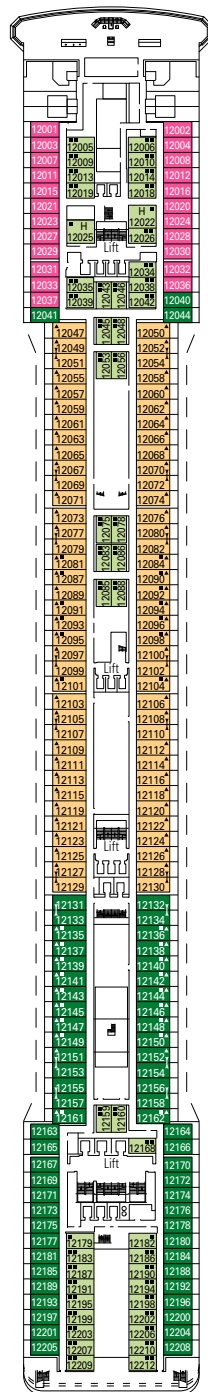

MSC Orchestra, deck by deck

1275 Cabins | 3223 Guests

Use the deck plans to select your ideal cabin. The scheme allows you to pinpoint the location, while the colors help you to distinguish the category.

- 16 Sport Deck
- 15 Xilofono Deck
- 14 Chitarra Deck
- 13 Mandolino Deck
- 12 Clarinetto Deck
- 11 Flauto Deck
- 10 Lira Deck
- 9 Viola Deck
- 8 Arpa Deck
- 7 Saxofono Deck
- 6 Violino Deck
- 5 Pianoforte Deck

LEGEND

- ▲ Sofa bed
- ◆ Double sofa bed
- 3rd bed is a bunk bed
- ■ 3rd and 4th bed are bunks
- ↔ Connecting Cabins
- H Cabin for guests with disabilities or reduced mobility

All cabins have one double bed convertible to two single beds except in cabins for guests with disabilities or reduced mobility (H), this does not apply to cabins 15025 3rd bed available in all categories 4th bed available in all categories (except Suite Aurea)

DECK 15 DECK 14 DECK 12 DECK 11 DECK 10 DECK 9 DECK 8 DECK 5

Data and descriptions are subject to change and will be verified at the time of booking.