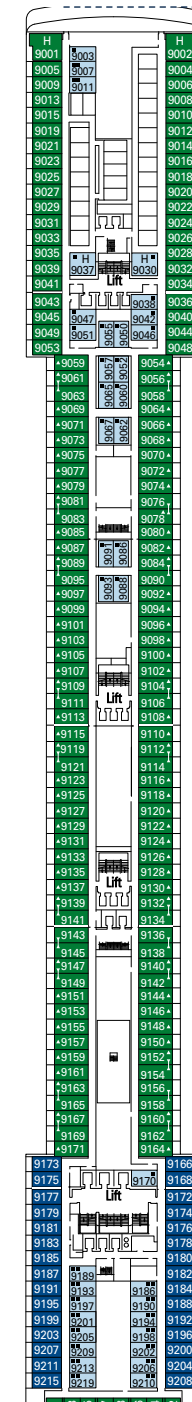

Data and descriptions are subject to change and will be verified at the time of booking.