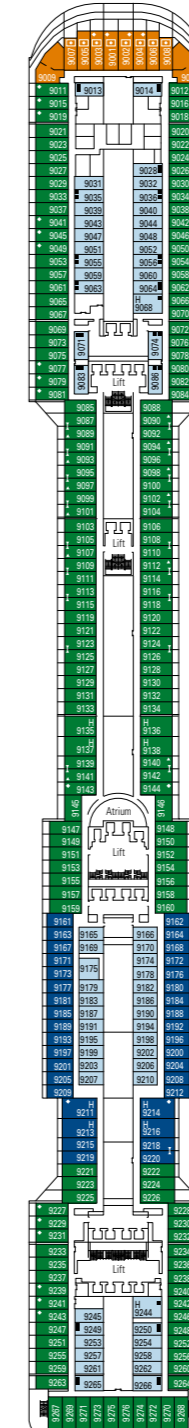

MSC Preziosa

Use the deck plans to select your ideal cabin. Choose the deck you wish then use the colours to identify the category of accommodation you desire

1751 CABINS | 4345 GUESTS

Data and descriptions are subject to change and will be verified at the time of booking.

All cabins have one double bed convertible to two single beds.
 3rd bed available in all categories. 4th bed available in all categories.
 *The cabins 8134, 8136, 8137, 8138, 8139, 8140, 8141, 8143 have partial views.

LEGEND

- ▲ Sofa bed
- ◆ Double sofa bed
- 3rd bed is a bunk bed
- 3rd and 4th bed are bunks
- ↔ Connecting Cabins
- ▣ Executive & Family Suite MSC Yacht Club / Suite Aurea with panoramic sealed window
- H Cabin for guests with disabilities or reduced mobility
- Cabins with restricted views

DECK 16
ACQUAMARINA

DECK 15
CRISTALLO

DECK 13
AMETISTA

DECK 12
OPALE

DECK 11
GIADA

DECK 10
TORMALINA

DECK 9
AGATA

DECK 8
ONICE