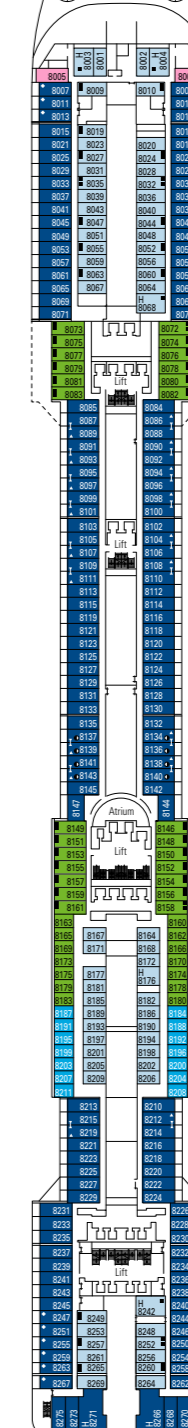

MSC Preziosa

Use the deck plans to select your ideal cabin. Choose the deck you wish then use the colours to identify the category of accommodation you desire

1751 CABINS | 4345 GUESTS

Data and descriptions are subject to change and will be verified at the time of booking.

All cabins have one double bed convertible to two single beds.
 3rd bed available in all categories. 4th bed available in all categories.
 *The cabins 8134, 8136, 8137, 8138, 8139, 8140, 8141, 8143 have partial views.

LEGEND

- ▲ Sofa bed
- ◆ Double sofa bed
- 3rd bed is a bunk bed
- 3rd and 4th bed are bunks
- ↔ Connecting Cabins
- ▣ Executive & Family Suite MSC Yacht Club / Suite Aurea with panoramic sealed window
- H Cabin for guests with disabilities or reduced mobility
- Cabins with restricted views

DECK 16
ACQUAMARINA

DECK 15
CRISTALLO

DECK 13
AMETISTA

DECK 12
OPALE

DECK 11
GIADA

DECK 10
TORMALINA

DECK 9
AGATA

DECK 8
ONICE