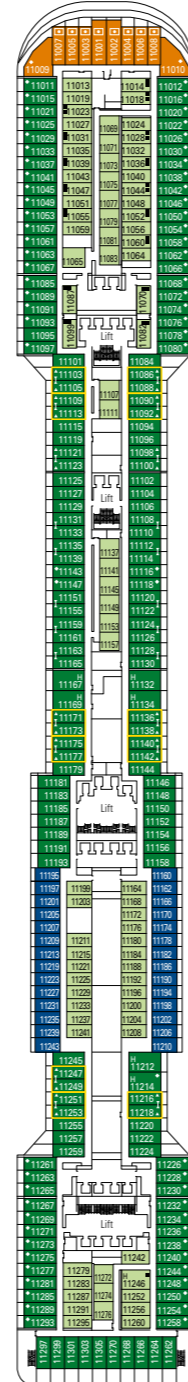

MSC Preziosa

Use the deck plans to select your ideal cabin. Choose the deck you wish then use the colours to identify the category of accommodation you desire

1751 CABINS | 4345 GUESTS

Data and descriptions are subject to change and will be verified at the time of booking.

All cabins have one double bed convertible to two single beds.
 3rd bed available in all categories. 4th bed available in all categories.
 *The cabins 8134, 8136, 8137, 8138, 8139, 8140, 8141, 8143 have partial views.

DECK 16
ACQUAMARINA

DECK 15
CRISTALLO

DECK 13
AMETISTA

DECK 12
OPALE

DECK 11
GIADA

DECK 10
TORMALINA

DECK 9
AGATA

DECK 8
ONICE

DECK 5
CORALLO