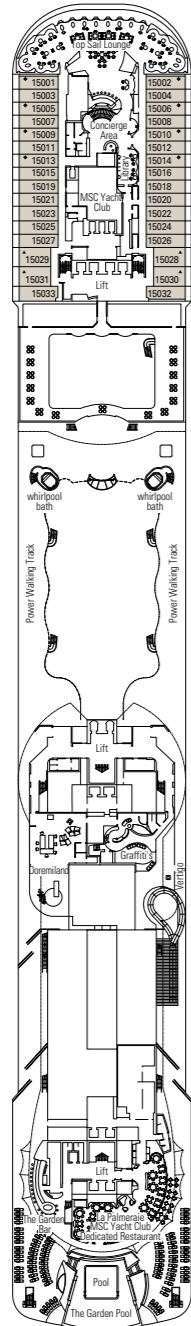

LEGEND

- ▲ Sofa bed
- Double sofa bed
- 3rd bed is a bunk bed
- 3rd and 4th bed are bunks
- ↔ Connecting Cabins
- ▣ Executive & Family Suite MSC Yacht Club / Suite Aurea with panoramic sealed window
- H Cabin for guests with disabilities or reduced mobility
- Cabins with restricted views

DECK 16
ACQUAMARINA

DECK 15
CRISTALLO