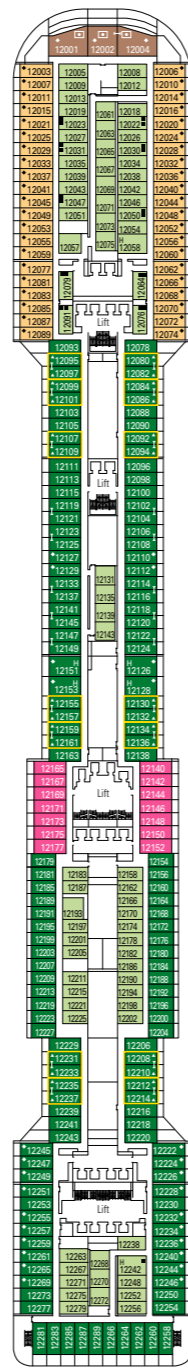

MSC Preziosa

Use the deck plans to select your ideal cabin. Choose the deck you wish then use the colours to identify the category of accommodation you desire

1751 CABINS | 4345 GUESTS

Data and descriptions are subject to change and will be verified at the time of booking.

All cabins have one double bed convertible to two single beds.
 3rd bed available in all categories. 4th bed available in all categories.
 *The cabins 8134, 8136, 8137, 8138, 8139, 8140, 8141, 8143 have partial views.

LEGEND

- ▲ Sofa bed
- ◆ Double sofa bed
- 3rd bed is a bunk bed
- 3rd and 4th bed are bunks
- ↔ Connecting Cabins
- ▣ Executive & Family Suite MSC Yacht Club / Suite Aurea with panoramic sealed window
- H Cabin for guests with disabilities or reduced mobility
- Cabins with restricted views

DECK 16
ACQUAMARINA

DECK 15
CRISTALLO

DECK 13
AMETISTA

DECK 12
OPALE

DECK 11
GIADA

DECK 10
TORMALINA

DECK 9
AGATA

DECK 8
ONICE