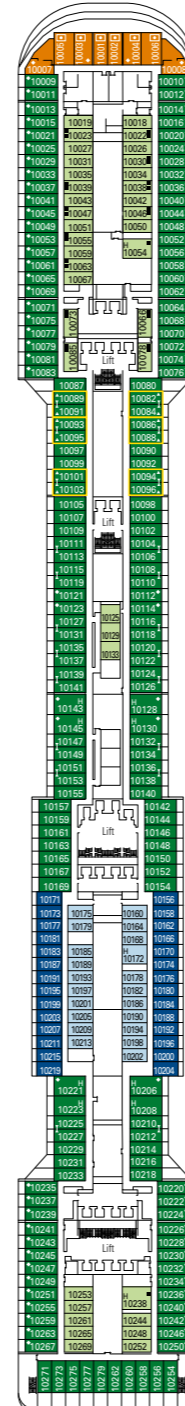

MSC Preziosa

Use the deck plans to select your ideal cabin. Choose the deck you wish then use the colours to identify the category of accommodation you desire

1751 CABINS | 4345 GUESTS

Data and descriptions are subject to change and will be verified at the time of booking.

All cabins have one double bed convertible to two single beds.
 3rd bed available in all categories. 4th bed available in all categories.
 *The cabins 8134, 8136, 8137, 8138, 8139, 8140, 8141, 8143 have partial views.

LEGEND

- ▲ Sofa bed
- ◆ Double sofa bed
- 3rd bed is a bunk bed
- 3rd and 4th bed are bunks
- ↔ Connecting Cabins
- ▣ Executive & Family Suite MSC Yacht Club / Suite Aurea with panoramic sealed window
- H Cabin for guests with disabilities or reduced mobility
- Cabins with restricted views

DECK 16
ACQUAMARINA

DECK 15
CRISTALLO

DECK 13
AMETISTA

DECK 12
OPALE

DECK 11
GIADA

DECK 10
TORMALINA

DECK 9
AGATA

DECK 8
ONICE