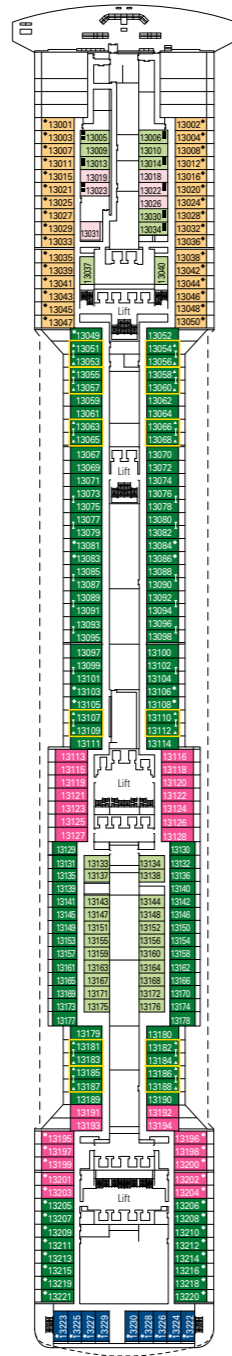

DECK 13
AMETISTA