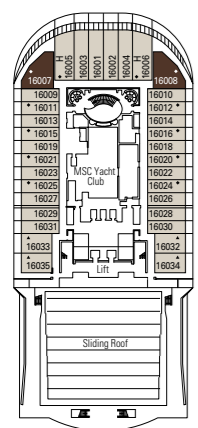

DECK 16
ACQUAMARINA