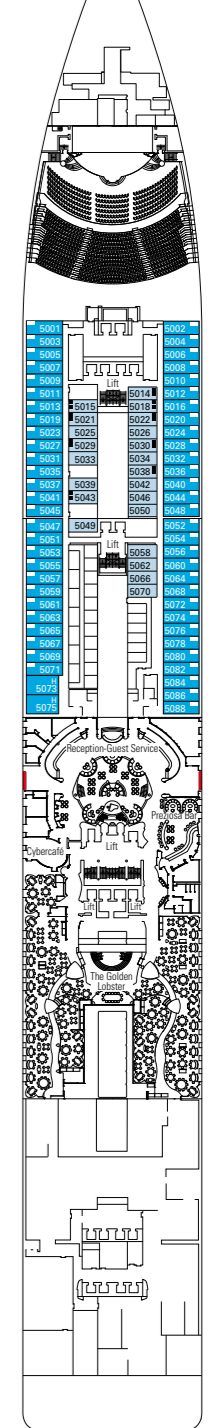

MSC Preziosa

Use the deck plans to select your ideal cabin. Choose the deck you wish then use the colours to identify the category of accommodation you desire

1751 CABINS | 4345 GUESTS

Data and descriptions are subject to change and will be verified at the time of booking.

All cabins have one double bed convertible to two single beds.
 3rd bed available in all categories. 4th bed available in all categories.
 *The cabins 8134, 8136, 8137, 8138, 8139, 8140, 8141, 8143 have partial views.

LEGEND

- ▲ Sofa bed
- ◆ Double sofa bed
- 3rd bed is a bunk bed
- 3rd and 4th bed are bunks
- ↔ Connecting Cabins
- ▣ Executive & Family Suite MSC Yacht Club / Suite Aurea with panoramic sealed window
- H Cabin for guests with disabilities or reduced mobility
- Cabins with restricted views

DECK 16
ACQUAMARINA

DECK 15
CRISTALLO

DECK 13
AMETISTA

DECK 12
OPALE

DECK 11
GIADA

DECK 10
TORMALINA

DECK 9
AGATA

DECK 8
ONICE