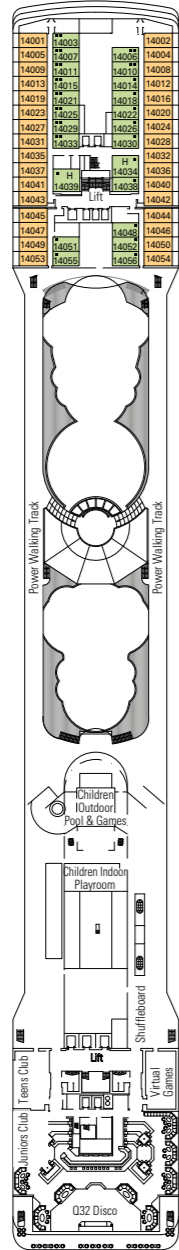

DECK 14
CAPRICCIO