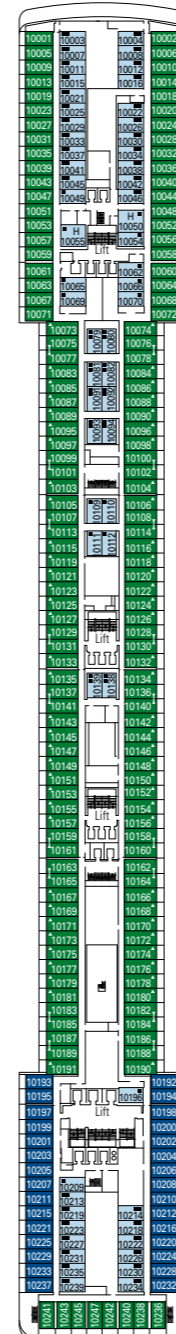

# MSC Musica

Use the deck plans to select your ideal cabin. Choose the deck you wish then use the colours to identify the category of accommodation you desire

1275 CABINS | 3223 GUESTS

Data and descriptions are subject to change and will be verified at the time of booking.

All cabins have one double bed convertible to two single beds except in cabins for guests with disabilities or reduced mobility (H), this does not apply to cabin 15025.  
 3<sup>rd</sup> bed available in all categories (except Balcony Bella)  
 4<sup>th</sup> bed available in all categories (except Balcony Bella, Balcony and Suite Aurea)

## LEGEND

- ▲ Sofa bed
- ◆ Double sofa bed
- 3<sup>rd</sup> bed is a bunk bed
- 3<sup>rd</sup> and 4<sup>th</sup> bed are bunks
- ↔ Connecting Cabins
- H Cabin for guests with disabilities or reduced mobility

DECK 15  
CANTATA

DECK 14  
CAPRICCIO

DECK 12  
VIRTUOSO

DECK 11  
ADAGIO

DECK 10  
MINUETTO

DECK 9  
INTERMEZZO

DECK 8  
FORTE

DECK 5  
GRAZIOSO