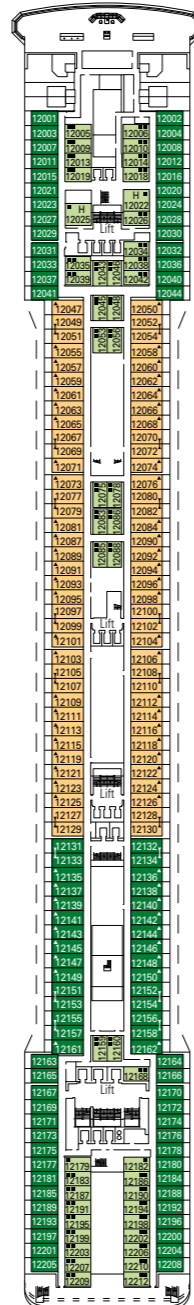

# MSC Musica

Use the deck plans to select your ideal cabin. Choose the deck you wish then use the colours to identify the category of accommodation you desire

1275 CABINS | 3223 GUESTS

Data and descriptions are subject to change and will be verified at the time of booking.

All cabins have one double bed convertible to two single beds except in cabins for guests with disabilities or reduced mobility (H), this does not apply to cabin 15025.  
 3<sup>rd</sup> bed available in all categories (except Balcony Bella)  
 4<sup>th</sup> bed available in all categories (except Balcony Bella, Balcony and Suite Aurea)

## LEGEND

- ▲ Sofa bed
- ◆ Double sofa bed
- 3<sup>rd</sup> bed is a bunk bed
- 3<sup>rd</sup> and 4<sup>th</sup> bed are bunks
- ↔ Connecting Cabins
- H Cabin for guests with disabilities or reduced mobility

DECK 15  
CANTATA

DECK 14  
CAPRICCIO

DECK 12  
VIRTUOSO

DECK 11  
ADAGIO

DECK 10  
MINUETTO

DECK 9  
INTERMEZZO

DECK 8  
FORTE

DECK 5  
GRAZIOSO