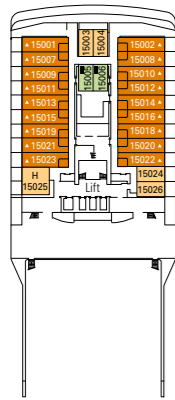

# MSC Musica

Use the deck plans to select your ideal cabin. Choose the deck you wish then use the colours to identify the category of accommodation you desire

1275 CABINS | 3223 GUESTS

Data and descriptions are subject to change and will be verified at the time of booking.

## CABIN CATEGORIES AND EXPERIENCES

<span style="color: #0070C0;">■</span> BELLA › Interior	<span style="color: #008000;">■</span> FANTASTICA › Interior	<span style="color: #FFA500;">■</span> AUREA › Balcony
<span style="color: #0070C0;">■</span> BELLA › Outside with Partial View	<span style="color: #008000;">■</span> FANTASTICA › Ocean View	<span style="color: #FFA500;">■</span> AUREA › Suite
<span style="color: #000080;">■</span> BELLA › Balcony	<span style="color: #008000;">■</span> FANTASTICA › Balcony	

All cabins have one double bed convertible to two single beds except in cabins for guests with disabilities or reduced mobility (H), this does not apply to cabin 15025.  
 3<sup>rd</sup> bed available in all categories (except Balcony Bella)  
 4<sup>th</sup> bed available in all categories (except Balcony Bella, Balcony and Suite Aurea)

## LEGEND

- ▲ Sofa bed
- ◆ Double sofa bed
- 3<sup>rd</sup> bed is a bunk bed
- 3<sup>rd</sup> and 4<sup>th</sup> bed are bunks
- ↔ Connecting Cabins
- H Cabin for guests with disabilities or reduced mobility