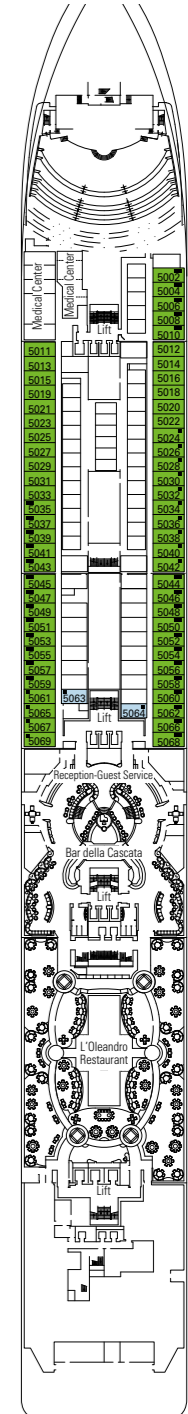

## CABIN CATEGORIES AND EXPERIENCES

<span style="color: #0070C0;">■</span> BELLA › Interior	<span style="color: #008000;">■</span> FANTASTICA › Interior	<span style="color: #FFA500;">■</span> AUREA › Balcony
<span style="color: #0070C0;">■</span> BELLA › Outside with Partial View	<span style="color: #008000;">■</span> FANTASTICA › Ocean View	<span style="color: #FFA500;">■</span> AUREA › Suite
<span style="color: #000080;">■</span> BELLA › Balcony	<span style="color: #008000;">■</span> FANTASTICA › Balcony	

All cabins have one double bed convertible to two single beds except in cabins for guests with disabilities or reduced mobility (H), this does not apply to cabin 15025.  
 3<sup>rd</sup> bed available in all categories (except Balcony Bella)  
 4<sup>th</sup> bed available in all categories (except Balcony Bella, Balcony and Suite Aurea)

## LEGEND

- ▲ Sofa bed
- ◆ Double sofa bed
- 3<sup>rd</sup> bed is a bunk bed
- 3<sup>rd</sup> and 4<sup>th</sup> bed are bunks
- ↔ Connecting Cabins
- H Cabin for guests with disabilities or reduced mobility

DECK 15  
CANTATA

DECK 14  
CAPRICCIO

DECK 12  
VIRTUOSO

DECK 11  
ADAGIO

DECK 10  
MINUETTO

DECK 9  
INTERMEZZO

DECK 8  
FORTE

DECK 5  
GRAZIOSO