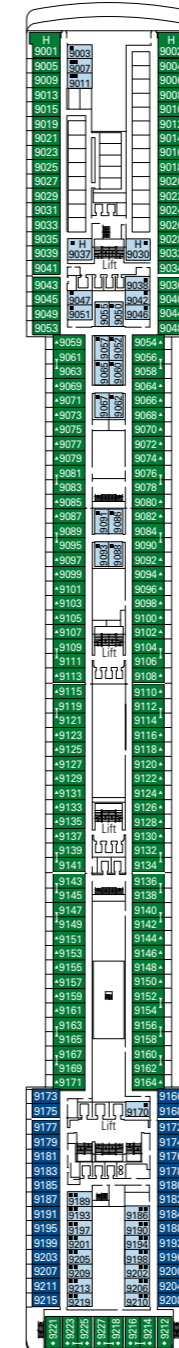

# MSC Musica

Use the deck plans to select your ideal cabin. Choose the deck you wish then use the colours to identify the category of accommodation you desire

1275 CABINS | 3223 GUESTS

Data and descriptions are subject to change and will be verified at the time of booking.

All cabins have one double bed convertible to two single beds except in cabins for guests with disabilities or reduced mobility (H), this does not apply to cabin 15025.  
 3<sup>rd</sup> bed available in all categories (except Balcony Bella)  
 4<sup>th</sup> bed available in all categories (except Balcony Bella, Balcony and Suite Aurea)

## LEGEND

- ▲ Sofa bed
- ◆ Double sofa bed
- 3<sup>rd</sup> bed is a bunk bed
- 3<sup>rd</sup> and 4<sup>th</sup> bed are bunks
- ↔ Connecting Cabins
- H Cabin for guests with disabilities or reduced mobility

DECK 15  
CANTATA

DECK 14  
CAPRICCIO

DECK 12  
VIRTUOSO

DECK 11  
ADAGIO

DECK 10  
MINUETTO

DECK 9  
INTERMEZZO

DECK 8  
FORTE

DECK 5  
GRAZIOSO