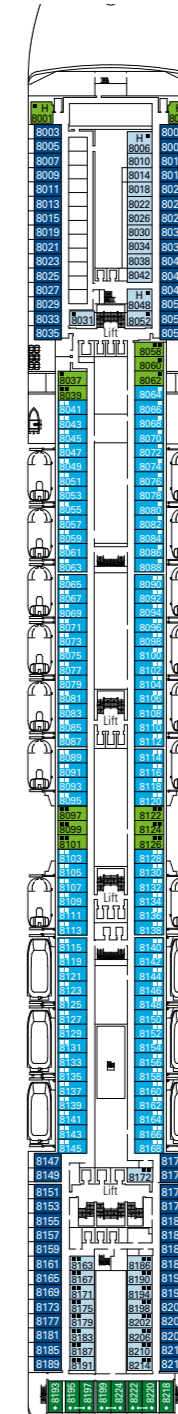

# MSC Musica

Use the deck plans to select your ideal cabin. Choose the deck you wish then use the colours to identify the category of accommodation you desire

1275 CABINS | 3223 GUESTS

Data and descriptions are subject to change and will be verified at the time of booking.

All cabins have one double bed convertible to two single beds except in cabins for guests with disabilities or reduced mobility (H), this does not apply to cabin 15025.  
 3<sup>rd</sup> bed available in all categories (except Balcony Bella)  
 4<sup>th</sup> bed available in all categories (except Balcony Bella, Balcony and Suite Aurea)

## LEGEND

- ▲ Sofa bed
- ◆ Double sofa bed
- 3<sup>rd</sup> bed is a bunk bed
- 3<sup>rd</sup> and 4<sup>th</sup> bed are bunks
- ↔ Connecting Cabins
- H Cabin for guests with disabilities or reduced mobility

DECK 15  
CANTATA

DECK 14  
CAPRICCIO

DECK 12  
VIRTUOSO

DECK 11  
ADAGIO

DECK 10  
MINUETTO

DECK 9  
INTERMEZZO

DECK 8  
FORTE

DECK 5  
GRAZIOSO