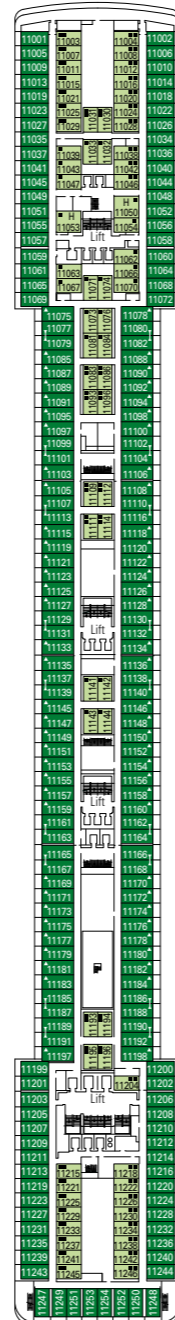

# MSC Musica

Use the deck plans to select your ideal cabin. Choose the deck you wish then use the colours to identify the category of accommodation you desire

1275 CABINS | 3223 GUESTS

Data and descriptions are subject to change and will be verified at the time of booking.

All cabins have one double bed convertible to two single beds except in cabins for guests with disabilities or reduced mobility (H), this does not apply to cabin 15025.  
 3<sup>rd</sup> bed available in all categories (except Balcony Bella)  
 4<sup>th</sup> bed available in all categories (except Balcony Bella, Balcony and Suite Aurea)

## LEGEND

- ▲ Sofa bed
- ◆ Double sofa bed
- 3<sup>rd</sup> bed is a bunk bed
- 3<sup>rd</sup> and 4<sup>th</sup> bed are bunks
- ↔ Connecting Cabins
- H Cabin for guests with disabilities or reduced mobility

DECK 15  
CANTATA

DECK 14  
CAPRICCIO

DECK 12  
VIRTUOSO

DECK 11  
ADAGIO

DECK 10  
MINUETTO

DECK 9  
INTERMEZZO

DECK 8  
FORTE

DECK 5  
GRAZIOSO