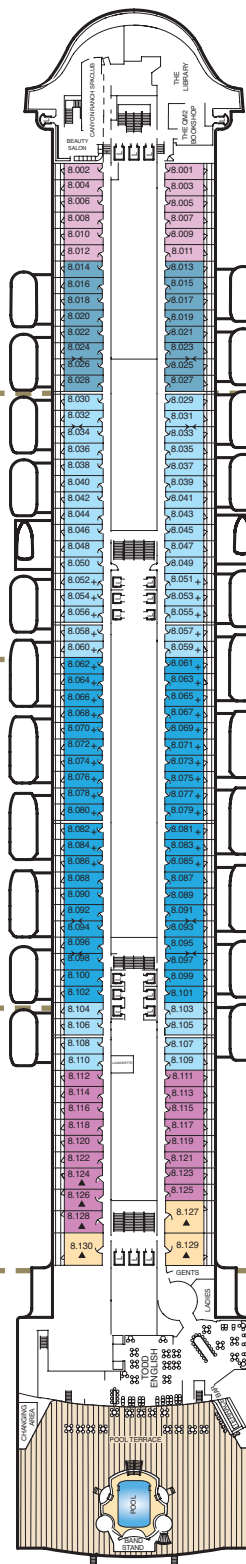

Stateroom Category

Grand Duplexes

Aft High Deck 9 **Q1**

Duplexes & Suites

Forward/Aft High Deck 9 **Q2**

Penthouse

Midships/Aft High Deck 9 **Q4**

Queens Suites

Midships/Aft High Deck 9 **Q5**

Forward High Deck 9 **Q6**

Midships High Decks 8,9 **Q7**

Balcony

Midships High Deck 8 **BC**

Forward High Deck 8 **BF**

Balcony (sheltered)

Midships Low Decks 5,6 **BU**

Midships Low Decks 5,6 **BV**

Aft Low Decks 5,6 **BY**

Forward Low Decks 5,6 **BZ**

Balcony (obstructed view)*

Midships High Deck 8 **DB**

Midships High Deck 8 **DC**

Forward High Deck 8 **DF**

Oceanview

Forward/Aft Low Decks 5,6 **EF**

Atrium View Inside

Midships Low Decks 5,6 **HB**

Standard Inside

Midships Low Decks 5,6 **IB**

Midships Low Decks 5,6 **IC**

Forward/Aft High Deck 9 **IE**

Low Decks 5,6 **IF**

Forward Low Decks 5,6 **IF**

Single Oceanview

Midships Low Deck 2 **KB**

Mid Aft Low Deck 3 **KC**

Key to symbols

- L Lift
- ↔ Connecting staterooms
- + 3rd berth is a single sofa bed
- 3rd & 4th berth is a double sofa bed
- 3rd & 4th berths are two upper beds
- Staterooms have views obstructed by lifeboats
- ▲ Wheelchair accessible (stateroom sizes vary)
- Single level Q2 Suite
- ♣ Royal Suites do not have a balcony

View Queen Mary 2 stateroom accommodation online at cunard.co.uk/qm2staterooms and virtual tours at cunard.co.uk/qm2tours

Deck 9 (High)

Deck 8 (High)

Deck 7