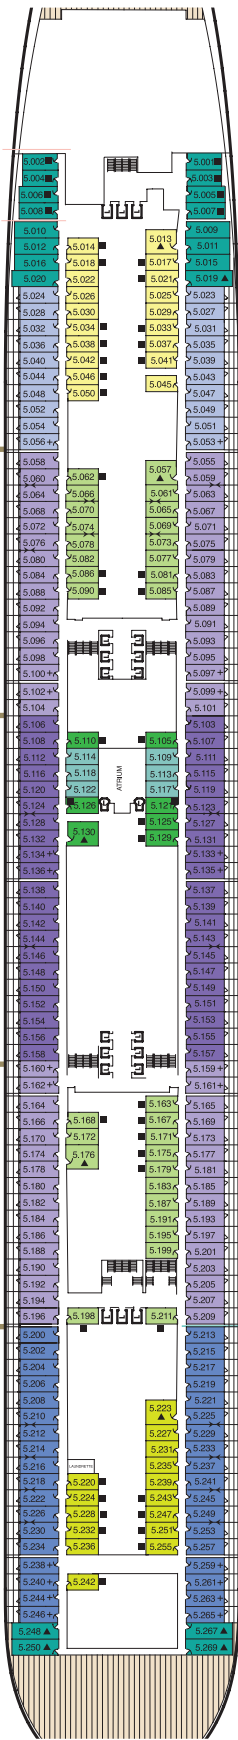

Deck 5 (Low)