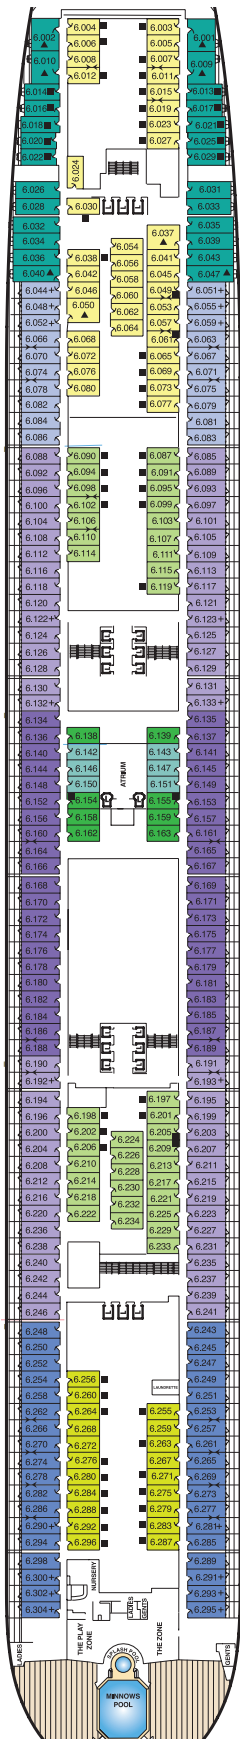

Deck 6 (Low)