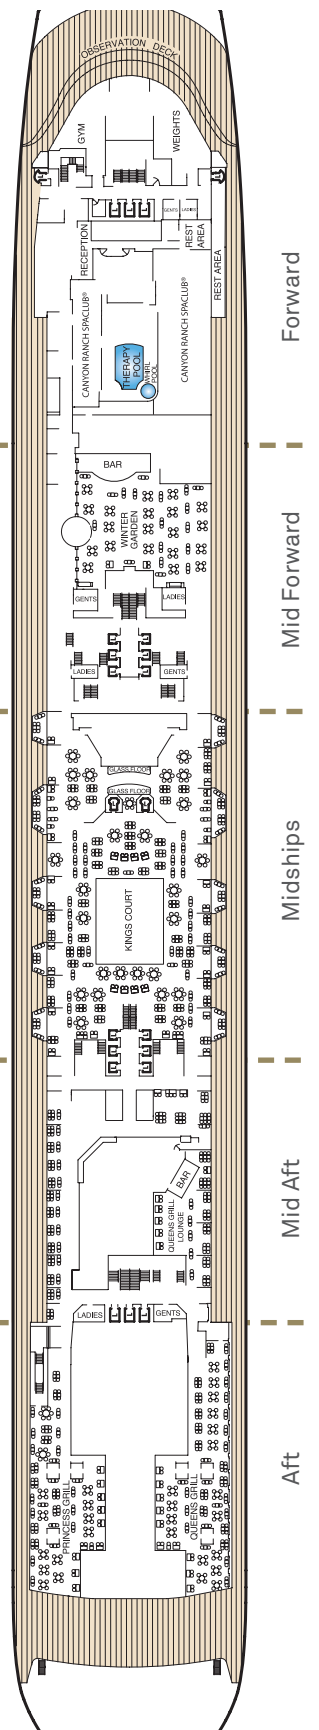

Stateroom Category

Grand Duplexes

Aft High Deck 9 **Q1**

Duplexes & Suites

Forward/Aft High Deck 9 **Q2**

Penthouse

Midships/Aft High Deck 9 **Q4**

Queens Suites

Midships/Aft High Deck 9 **Q5**

Forward High Deck 9 **Q6**

Midships High Decks 8,9 **Q7**

Balcony

Midships High Deck 8 **BC**

Forward High Deck 8 **BF**

Balcony (sheltered)

Midships Low Decks 5,6 **BU**

Midships Low Decks 5,6 **BV**

Aft Low Decks 5,6 **BY**

Forward Low Decks 5,6 **BZ**

Balcony (obstructed view)*

Midships High Deck 8 **DB**

Midships High Deck 8 **DC**

Forward High Deck 8 **DF**

Oceanview

Forward/Aft Low Decks 5,6 **EF**

Atrium View Inside

Midships Low Decks 5,6 **HB**

Standard Inside

Midships Low Decks 5,6 **IB**

Midships Low Decks 5,6 **IC**

Forward/Aft High Deck 9 **IE**

Low Decks 5,6 **IF**

Forward Low Decks 5,6 **IF**

Single Oceanview

Midships Low Deck 2 **KB**

Mid Aft Low Deck 3 **KC**

Key to symbols

- L Lift
- ↔ Connecting staterooms
- + 3rd berth is a single sofa bed
- 3rd & 4th berth is a double sofa bed
- 3rd & 4th berths are two upper beds
- Staterooms have views obstructed by lifeboats
- ▲ Wheelchair accessible (stateroom sizes vary)
- Single level Q2 Suite
- ♣ Royal Suites do not have a balcony

View Queen Mary 2 stateroom accommodation online at cunard.co.uk/qm2staterooms and virtual tours at cunard.co.uk/qm2tours

Deck 9 (High)

Deck 8 (High)

Deck 7