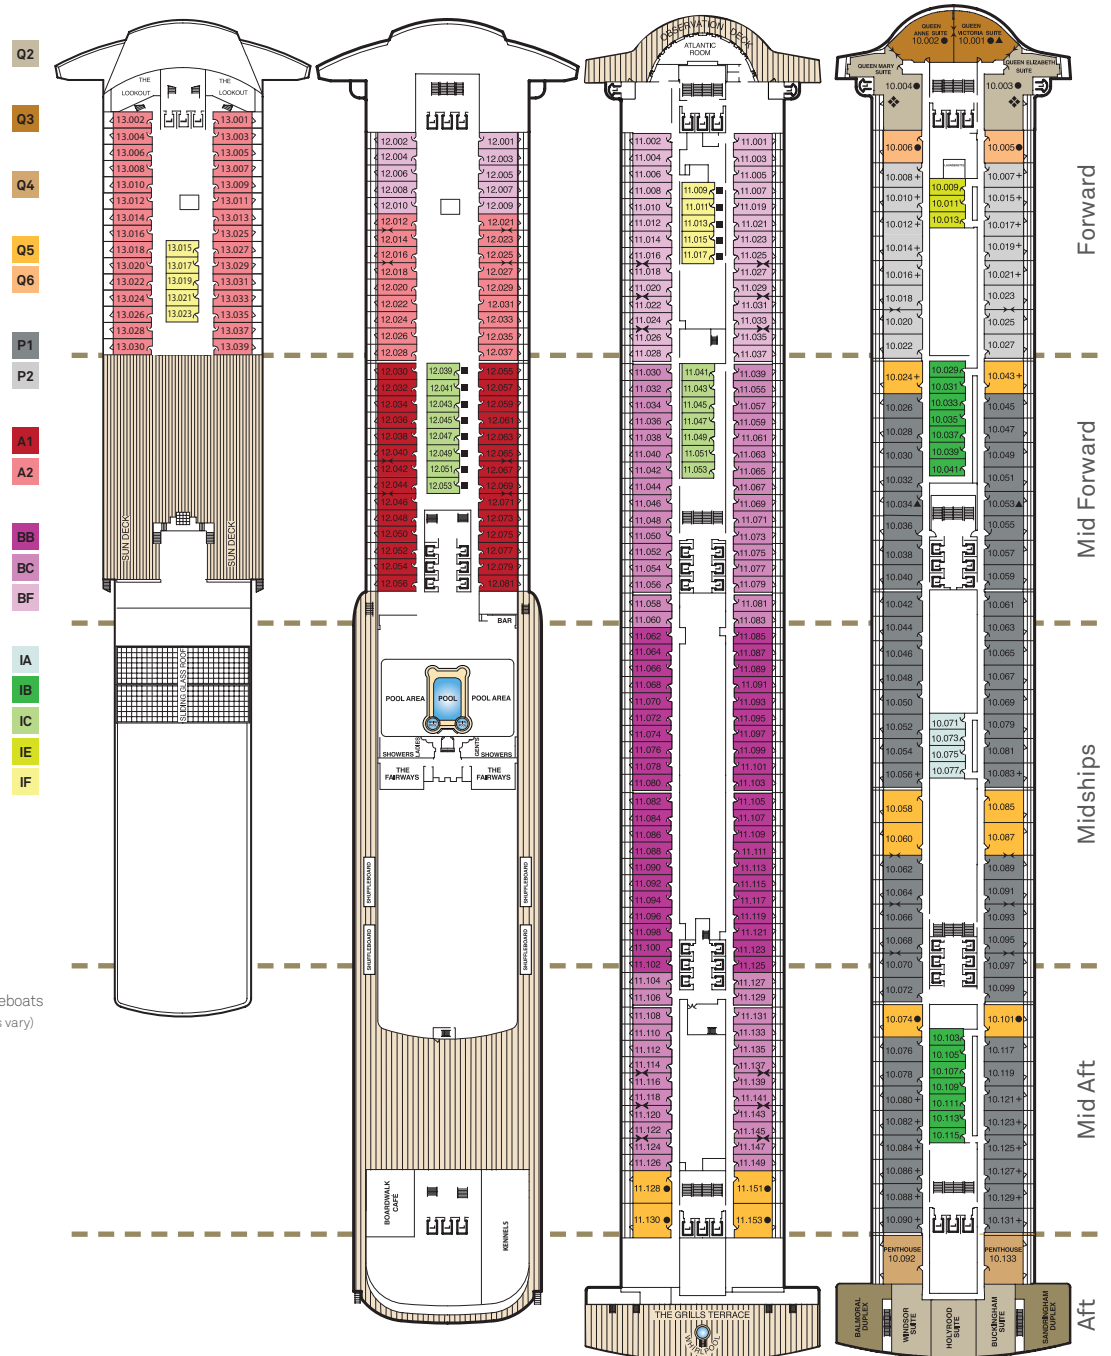

Queens Suites

Midships/Aft High Decks 10,11

Forward High Deck 10

Princess Suites

Midships High Deck 10

Forward High Deck 10

Club Balcony

Midships High Deck 12

Forward High Decks 12, 13

Balcony

Midships High Deck 11

Midships High Deck 11

Forward High Decks 11,12

Standard Inside

Midships High Deck 10

Midships High Deck 10

Midships High Decks 11,12

Forward/Aft High Deck 10

Forward High Decks 11,13

Key to symbols

- L Lift
- ↔ Connecting staterooms
- + 3rd berth is a single sofa bed
- 3rd & 4th berth is a double sofa bed
- 3rd & 4th berths are two upper beds
- * Staterooms have views obstructed by lifeboats
- ▲ Wheelchair accessible (stateroom sizes vary)
- ◇ Single level Q2 Suite
- ◆ Royal Suites do not have a balcony

Ship facts

| | |
|----------------------|------------|
| Entered Service: | 2004 |
| Planned Refit: | May 2016 |
| Country of Registry: | Bermuda |
| Speed: | 28 knots |
| Passenger Capacity: | 2,695 |
| No of Crew: | 1,292 |
| Length: | 1,132 feet |
| Width: | 131 feet |
| Draft: | 32 feet |