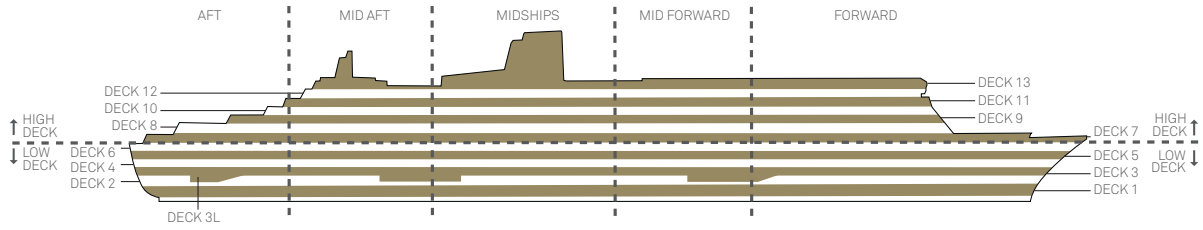

Deck 6 (Low)