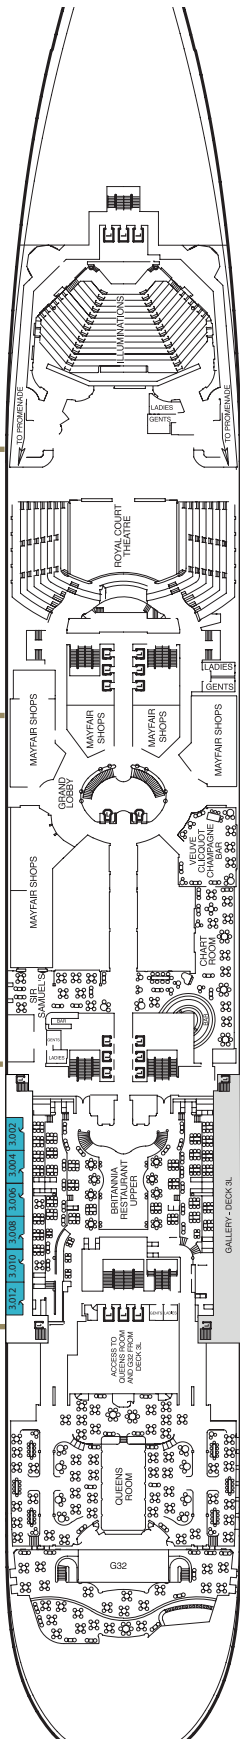

Deck 3 & 3L