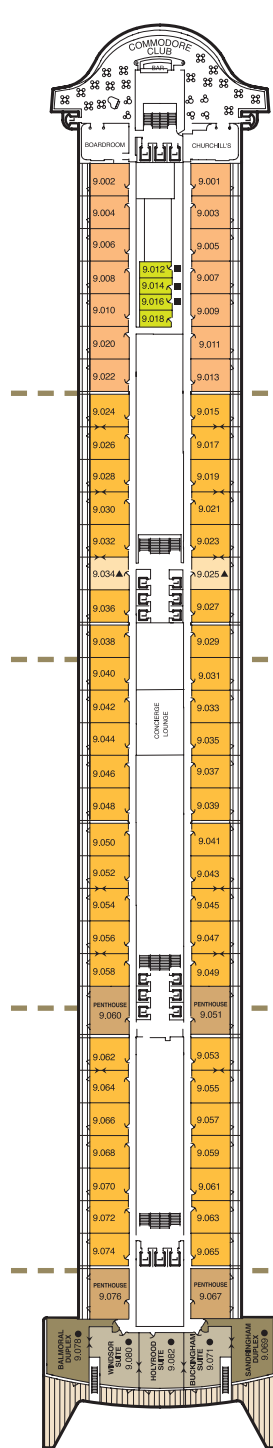

Stateroom Category

Grand Duplexes

Aft High Deck 9 **Q1**

Duplexes & Suites

Forward/Aft High Deck 9 **Q2**

Penthouse

Midships/Aft High Deck 9 **Q4**

Queens Suites

Midships/Aft High Deck 9 **Q5**

Forward High Deck 9 **Q6**

Midships High Decks 8,9 **Q7**

Balcony

Midships High Deck 8 **BC**

Forward High Deck 8 **BF**

Balcony (sheltered)

Midships Low Decks 5,6 **BU**

Midships Low Decks 5,6 **BV**

Aft Low Decks 5,6 **BY**

Forward Low Decks 5,6 **BZ**

Balcony (obstructed view)*

Midships High Deck 8 **DB**

Midships High Deck 8 **DC**

Forward High Deck 8 **DF**

Oceanview

Forward/Aft Low Decks 5,6 **EF**

Atrium View Inside

Midships Low Decks 5,6 **HB**

Standard Inside

Midships Low Decks 5,6 **IB**

Midships Low Decks 5,6 **IC**

Forward/Aft High Deck 9 **IE**

Low Decks 5,6 **IF**

Forward Low Decks 5,6 **IF**

Single Oceanview

Midships Low Deck 2 **KB**

Mid Aft Low Deck 3 **KC**

Key to symbols

- L Lift
- ↔ Connecting staterooms
- + 3rd berth is a single sofa bed
- 3rd & 4th berth is a double sofa bed
- 3rd & 4th berths are two upper beds
- Staterooms have views obstructed by lifeboats
- ▲ Wheelchair accessible (stateroom sizes vary)
- Single level Q2 Suite
- ♣ Royal Suites do not have a balcony

View Queen Mary 2 stateroom accommodation online at cunard.co.uk/qm2staterooms and virtual tours at cunard.co.uk/qm2tours

Deck 9 (High)

Deck 8 (High)

Deck 7