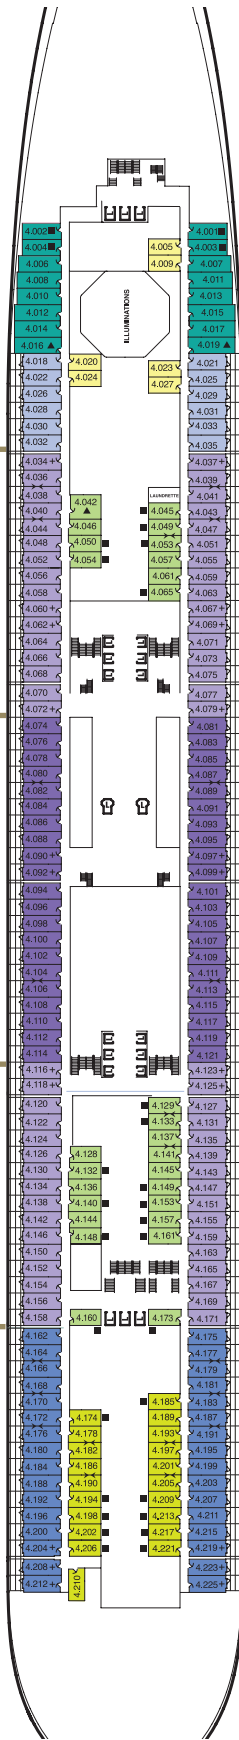

Deck 4 (Low)